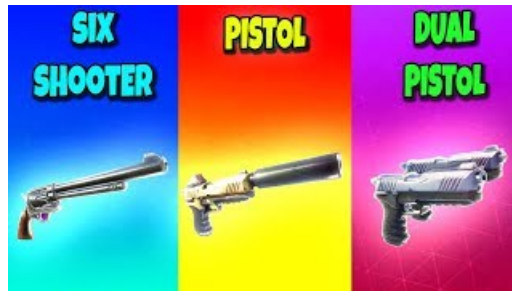

hz - dualrt - *Brand New* Dual Pistols!! - Fortnite Battle Royale Gameplay - Ninja & FearItSelf

Dual Platenspeler onderdelen - 1019 1211 1210 1209 1212 ...

Sonoff Dual is a 2 gang WiFi light switch that can remote control 2 appliances/lights separately. The switch supports timers and scenes to auto-turn on/off ...

MOSFETs - Dual - Vishay Intertechnology

Find great deals on eBay for dual 1219. Shop with confidence.

Dual Platenspeler onderdelen - 1019 1211 1210 1209 1212 ...

The Dual Toxocyst is a pair of Infested sidearms oriented towards Puncture damage. Successfully achieving a headshot with this weapon temporarily grants it increased ...

Dual Berettas | Counter-Strike Wiki | FANDOM powered by Wikia

Zoekresultaten

Dual wield | WoWWiki | FANDOM powered by Wikia

De dual-doggie duo-rollijn en duo-riem met gel handvat zijn d oplossing om meerdere honden tegelijk uit te laten zonder dat de riemen of lijnen door elkaar raken.